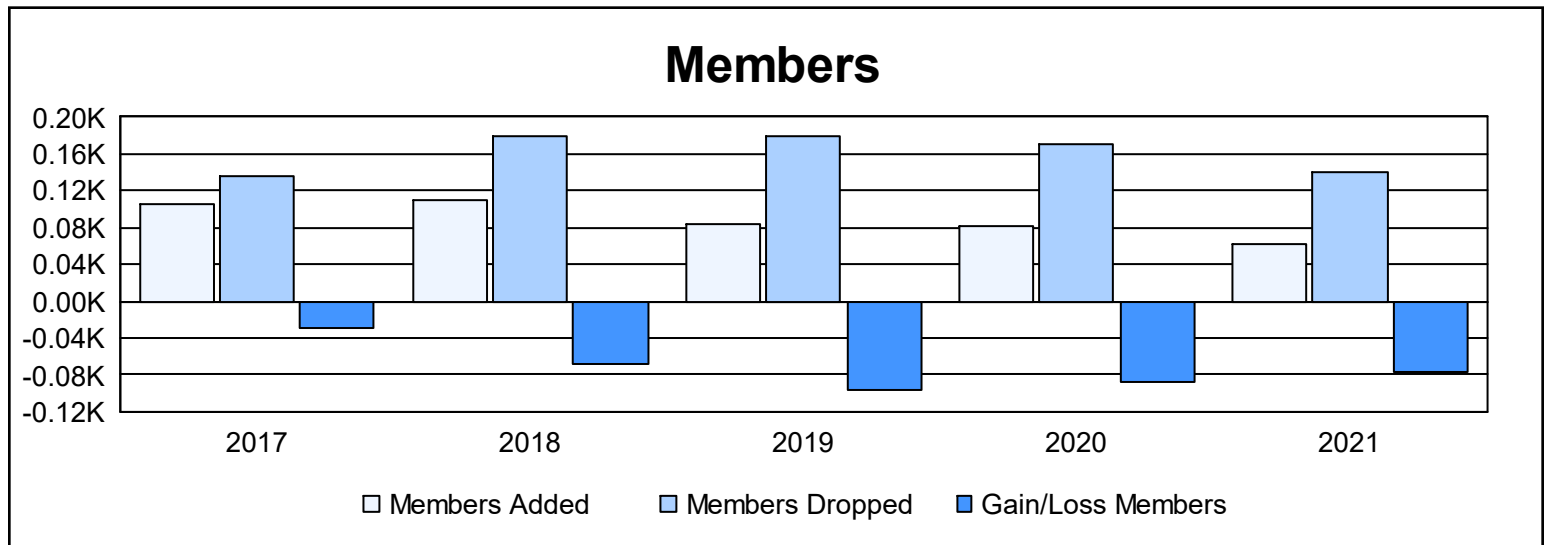

Year	New Clubs	Dropped Clubs	Gain/ Loss Clubs	New Members	Charter Members	Reinstate Members	Transfer Members	Total Member Added	Total Members Dropped	Gain/ Loss Members
2016-2017	0	0	0	96	2	1	7	106	136	-30
2017-2018	0	0	0	97	2	1	10	110	179	-69
2018-2019	0	0	0	71	2	3	7	83	180	-97
2019-2020	0	0	0	74	2	1	5	82	170	-88
2020-2021	0	1	-1	38	1	2	22	63	140	-77
Average	0	0	0	75	2	2	10	89	161	-72

Membership Composition June 2021 Cumulative

Gender Composition June 2021 Cumulative