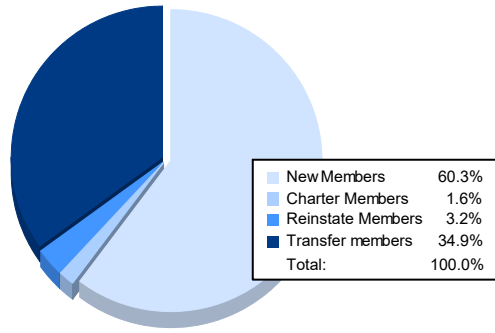

Year	New Clubs	Dropped Clubs	Gain/ Loss Clubs	New Members	Charter Members	Reinstate Members	Transfer Members	Total Member Added	Total Members Dropped	Gain/ Loss Members
2016-2017	0	0	0	96	2	1	7	106	136	-30
2017-2018	0	0	0	97	2	1	10	110	179	-69
2018-2019	0	0	0	71	2	3	7	83	180	-97
2019-2020	0	0	0	74	2	1	5	82	170	-88
2020-2021	0	1	-1	38	1	2	22	63	140	-77
Average	0	0	0	75	2	2	10	89	161	-72

Membership Composition June 2021 Cumulative

Gender Composition June 2021 Cumulative