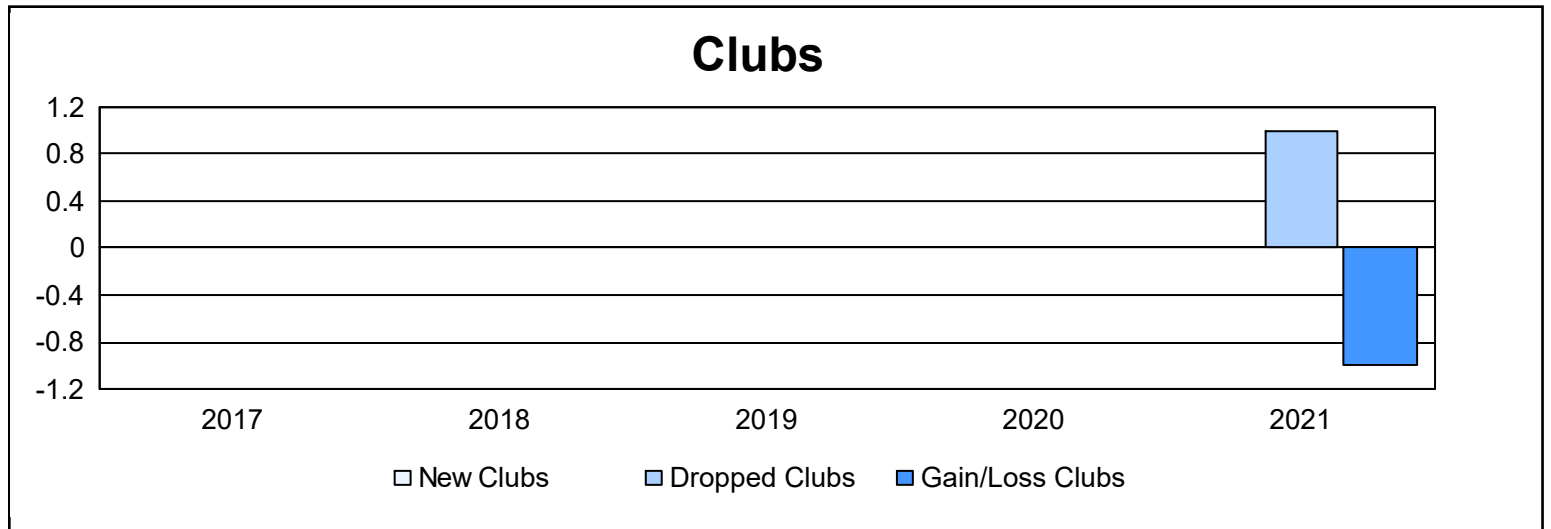

Year	New Clubs	Dropped Clubs	Gain/ Loss Clubs	New Members	Charter Members	Reinstate Members	Transfer Members	Total Member Added	Total Members Dropped	Gain/ Loss Members
2016-2017	0	0	0	96	2	1	7	106	136	-30
2017-2018	0	0	0	97	2	1	10	110	179	-69
2018-2019	0	0	0	71	2	3	7	83	180	-97
2019-2020	0	0	0	74	2	1	5	82	170	-88
2020-2021	0	1	-1	38	1	2	22	63	140	-77
Average	0	0	0	75	2	2	10	89	161	-72

Membership Composition June 2021 Cumulative

Gender Composition June 2021 Cumulative